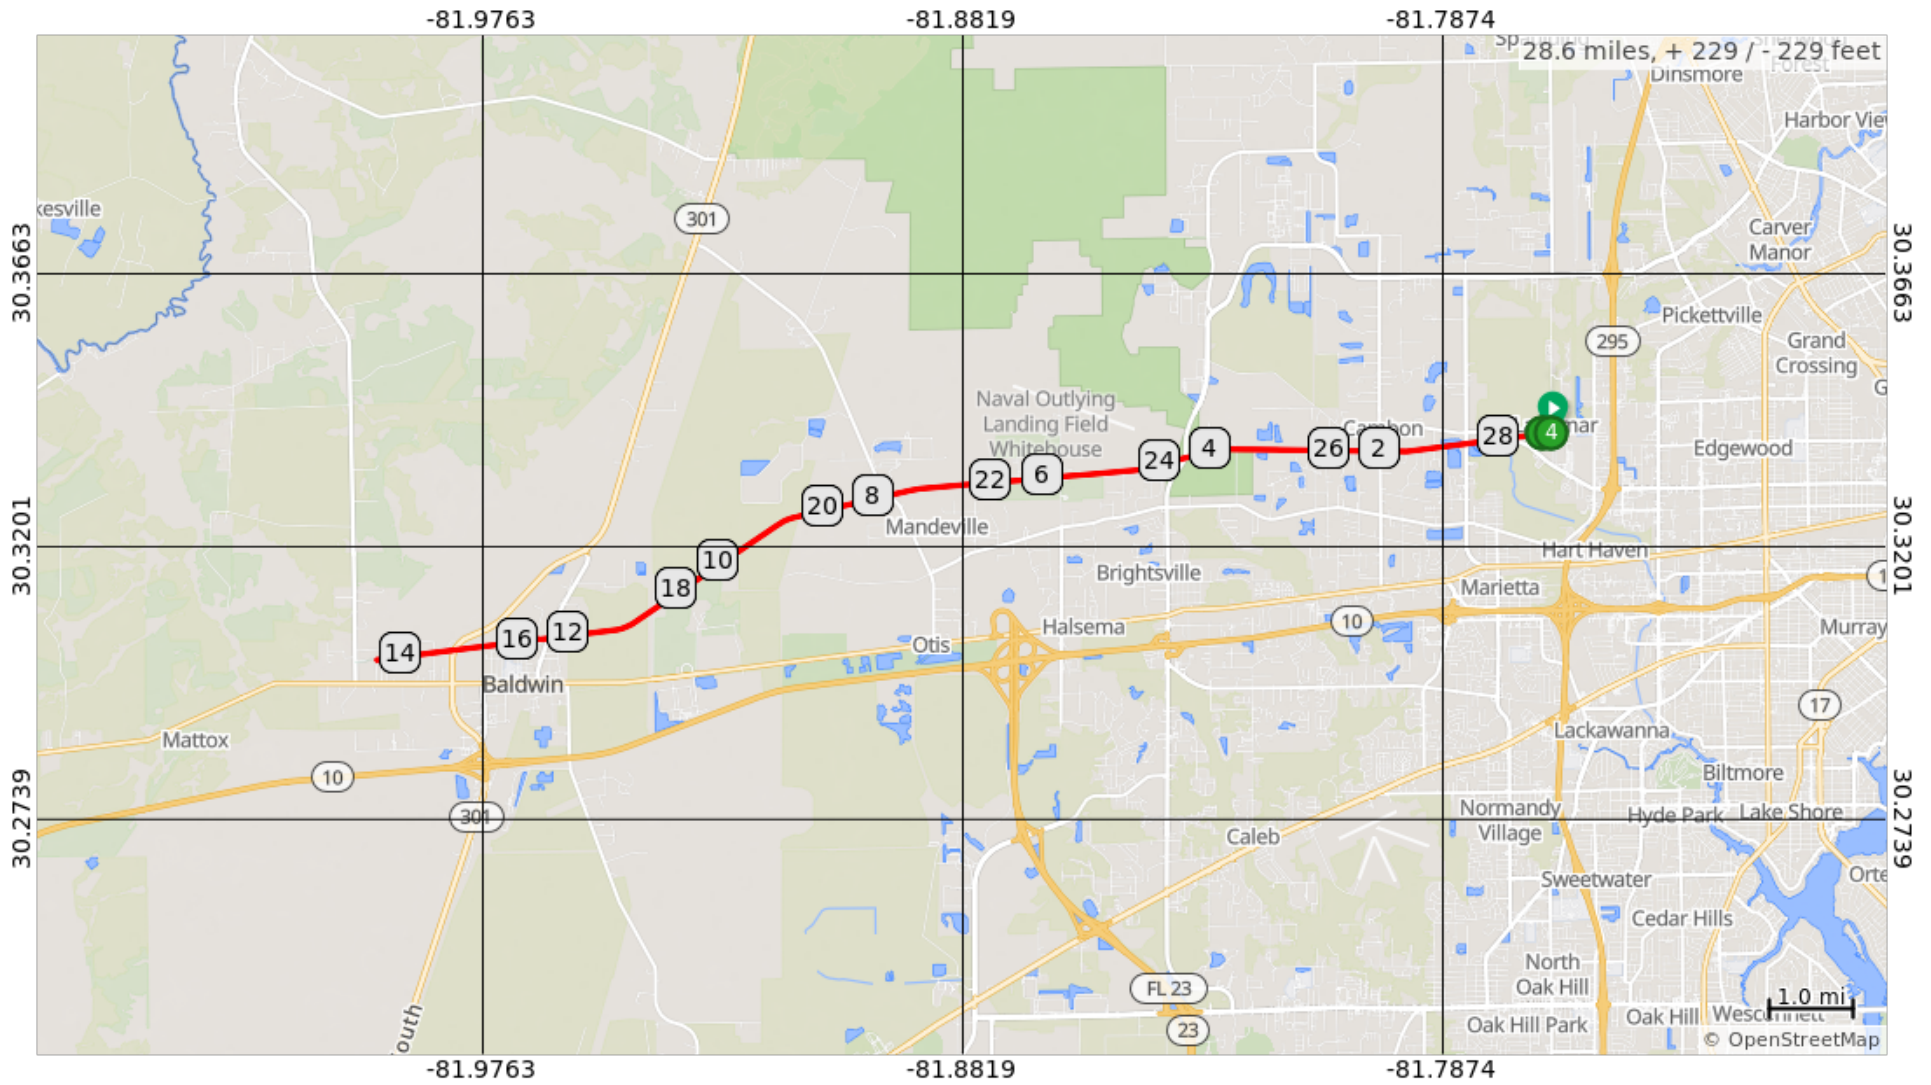

Jacksonville-Baldwin trail

Jacksonville-Baldwin trail

Num	Dist	Prev	Type	Note	Next
1.	0.0	0.0	📍	Start of route	0.1
2.	0.1	0.1	←	L onto Jacksonville- Baldwin Trail	28.4
3.	28.5	28.4	→	R	0.1
4.	28.6	0.1	📍	End of route	0.0

28.6 miles. +227/-227 feet
