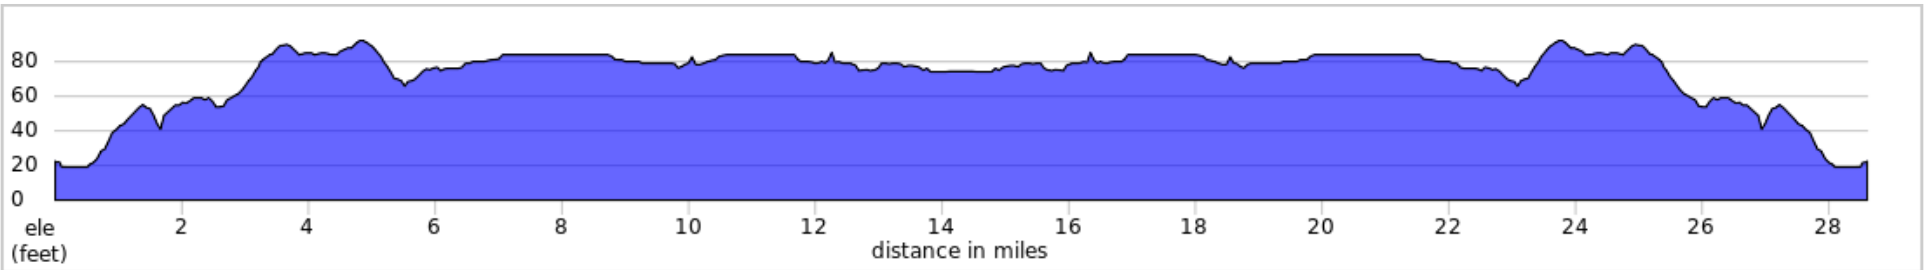

Jacksonville-Baldwin trail

Jacksonville-Baldwin trail

Num	Dist	Prev	Type	Note	Next
1.	0.0	0.0	📍	Start of route	0.1
2.	0.1	0.1	←	L onto Jacksonville- Baldwin Trail	28.4
3.	28.5	28.4	→	R	0.1
4.	28.6	0.1	📍	End of route	0.0

28.6 miles. +227/-227 feet
